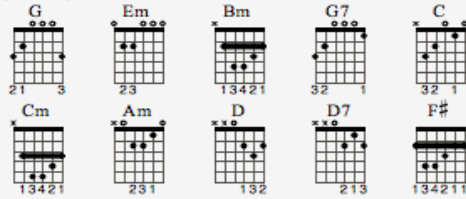

Over the Rainbow

basic chord chart

Harold Arlen / E.Y. Harburg

Sung by Judy Garland for the movie "The Wizard of Oz"

Standard tuning

$\text{♩} = 80$

S-Gt

mf
Capo. fret 1

Chord progression: G, Em, Bm, G7, C, G, C, Cm, G, Em, Am, D, G, D7, G, G, Am, D, G, F#, Bm, Am, D7.

Da Capo

G Em Bm G7
 Some-where over the rain-bow
 C G
 Way up high
 C Cm G Em
 There's a land that I heard of
 Am D G D7
 Once in a lull-a- by
 G Em Bm G7
 Some-where over the rain-bow
 C G
 Skies are blue
 C Cm G Em
 And the dreams that you dare to
 Am D G
 dream really do come true some-
 G
 day I'll wish upon a star and
 Am D
 wake up where the clouds are far be-
 G Am D
 hind me where
 G
 troubles melt like lemon drops a-
 F#
 way above the chimney tops
 Bm Am D7
 That's where you'll find me
 G Em Bm G7
 Some-where over the rain-bow
 C G
 Bluebirds fly
 C Cm G Em
 Birds fly over the rainbow
 Am D G
 Why then, oh why can't I? if
 G
 happy little bluebirds fly be-
 Am D7 G
 yond the rainbow why, oh why can't I?